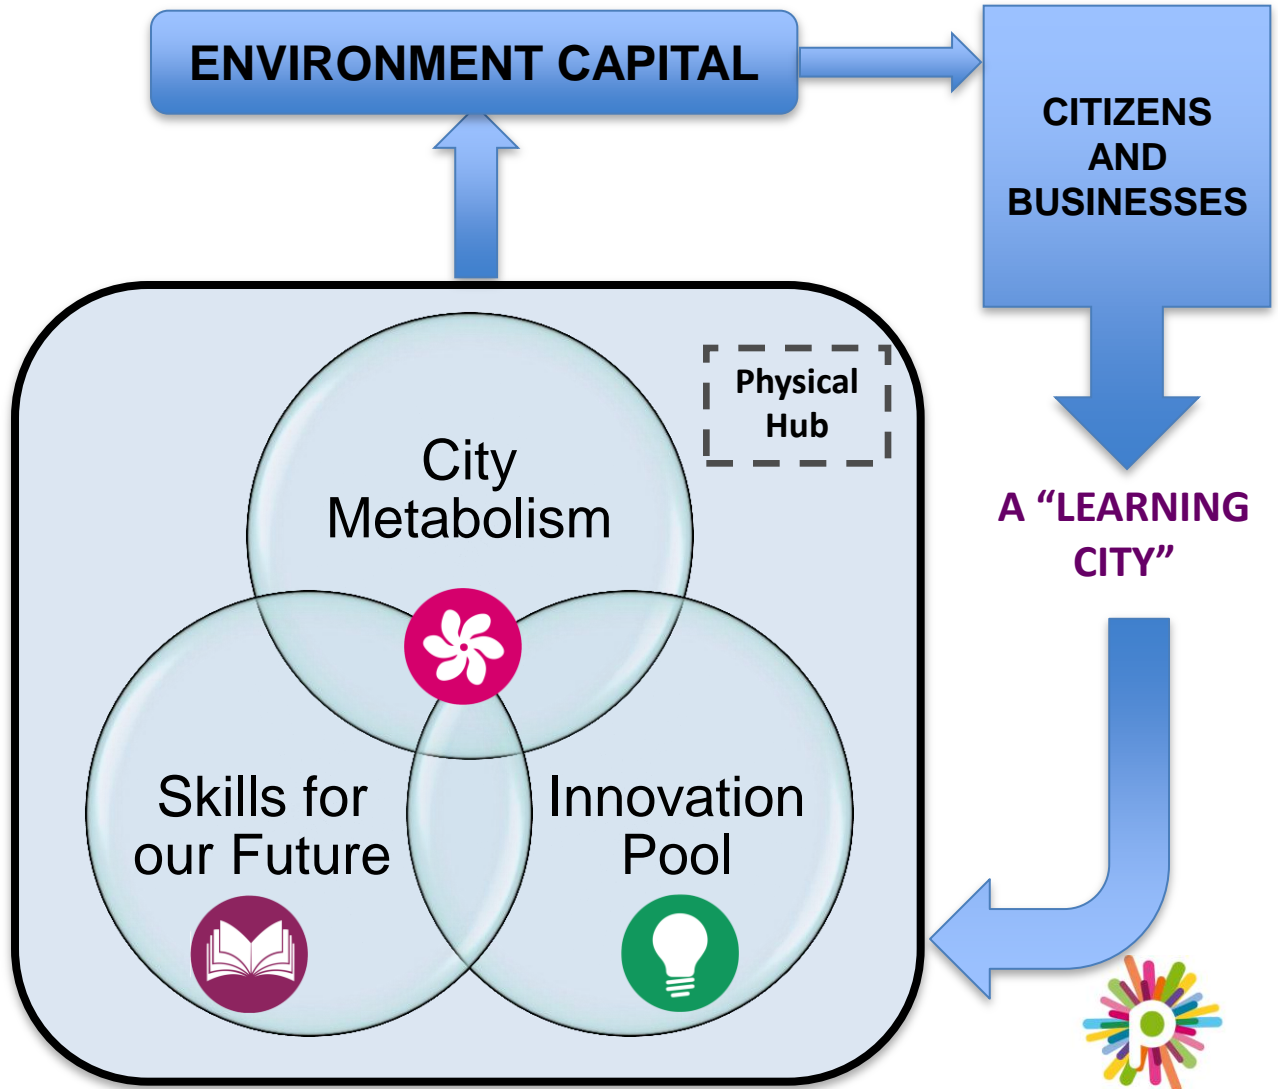

# Peterborough DNA

**LIVING DATA**

**A "LEARNING CITY"**

**Peterborough**

# A Capital Vision

- Deliver the single coherent action plan to create a cleaner, greener and healthier Peterborough
- Become a centre for learning: a ‘thought-leader’ in environmental practice and management
- It calls on everyone to – businesses, residents and civic leaders – to make positive environmental change to build a better future for Peterborough
- Encourage other cities to share our journey
- Environment Capital is a challenge and a constant journey, **not an accolade**